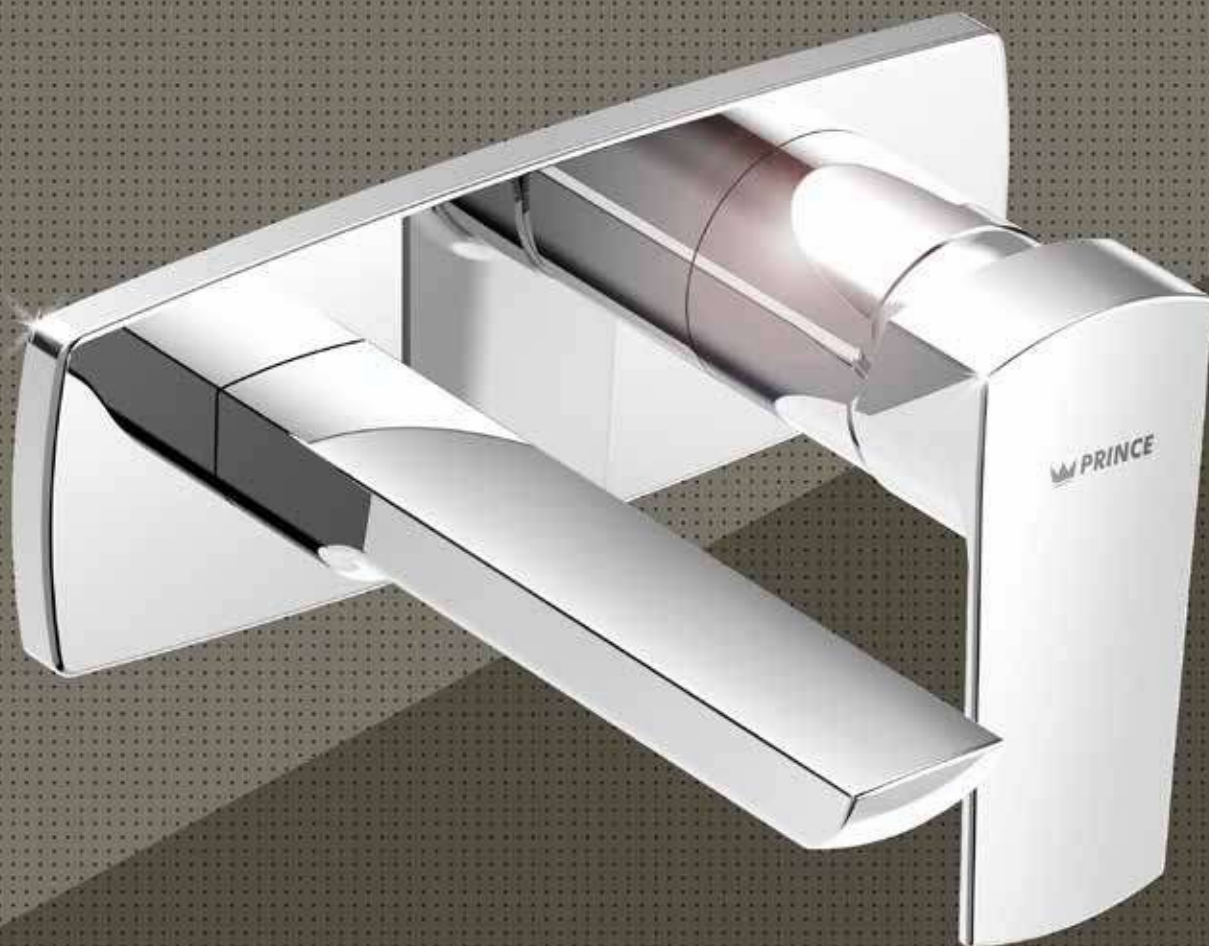

FMETACH228
Exposed Part for Concealed Stop
Cock (Compatible with FUNIP
101008 and 101009)
₹ 990

FMETACH229
Angular Stop Cock
with Flange
₹ 1325

ARGENTO

Spark your imagination with a touch of silver. Shiny surfaces add a sophisticated feel to the environment, while the superior workmanship makes every touch delightful. Add sparkle to every moment with Argento.