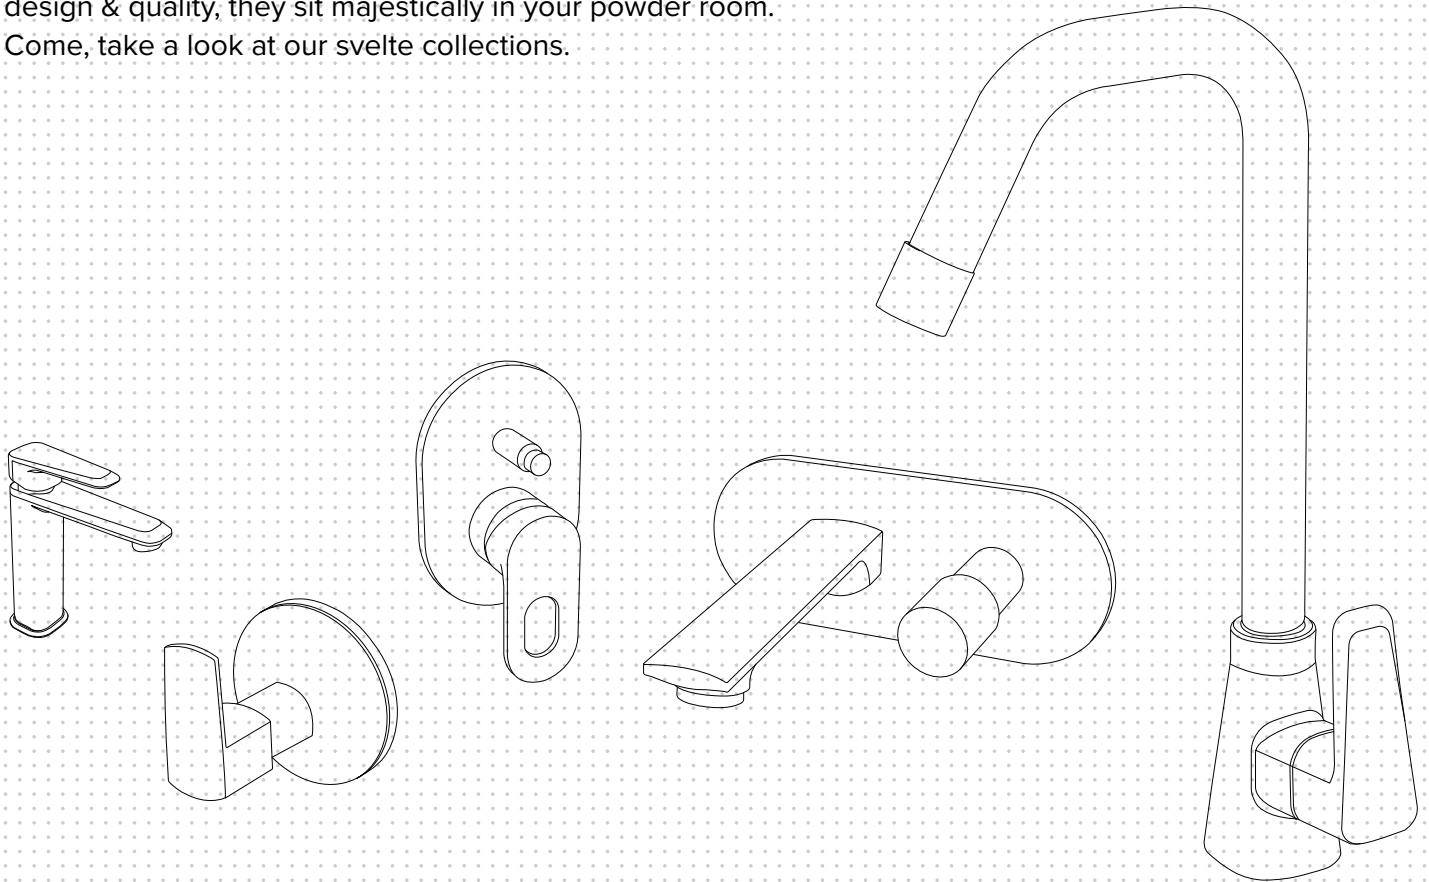

FAUCETS

The Prince faucet range takes the lead when it comes to sheer elegance & beauty. The suite unfolds a mesmerising series of shapes & finishes. On par with world standards for design & quality, they sit majestically in your powder room. Come, take a look at our svelte collections.