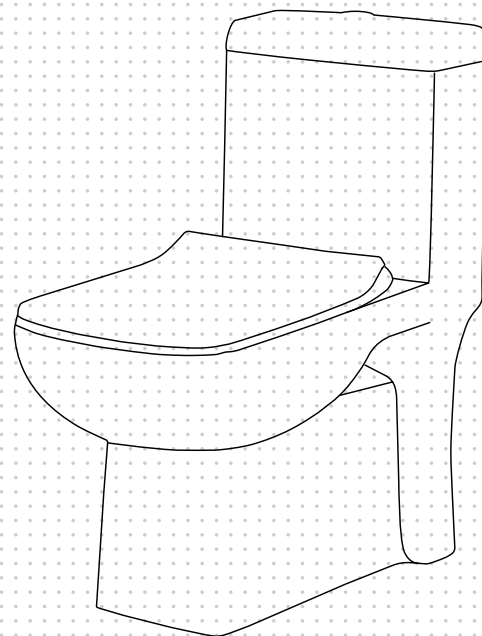

FSNRCH201005
 Basin Sensor Wall Mounted - Mouth Operated
 Size: 210 mm
 ₹ 8300

KRISTAL
FSNRCH201006
 Basin Sensor
 ₹ 9200

FSNRCH201001
 Concealed Urinal Sensor
 ₹ 9200

TOILETS

Our stylish toilets are meticulously crafted with a focus on comfort. These specially designed toilets prioritize the ergonomic needs of individuals, ensuring optimal comfort and a pleasant experience for users.