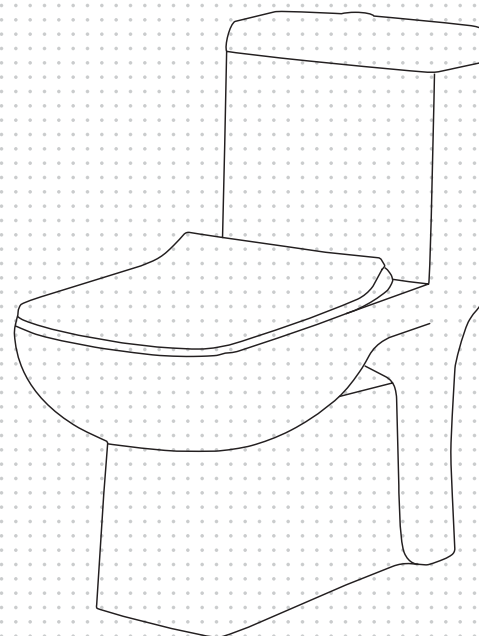

KRISTAL
FSNRCH201006
 Basin Sensor
 ₹ 11,500.00

FSNRCH201001
 Concealed Urinal Sensor
 ₹ 11,410.00

TOILETS

Our stylish toilets are meticulously crafted with a focus on comfort. These specially designed toilets prioritize the ergonomic needs of individuals, ensuring optimal comfort and a pleasant experience for users.