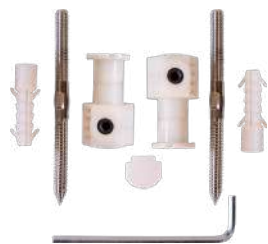

STERLING
SECSTEW12002
Single Flush Exposed Cistern
₹ 1,350.00

SIKA
SECSIKWH12006
Single Flush Exposed Cistern
₹ 1,325.00

OSMI
SECOSMWH12005
Dual Flush Exposed Cistern
₹ 1,800.00

SACC13001
Rack Bolts for Hidden Installation for
Wall Mounted Toilets
₹ 1,050.00