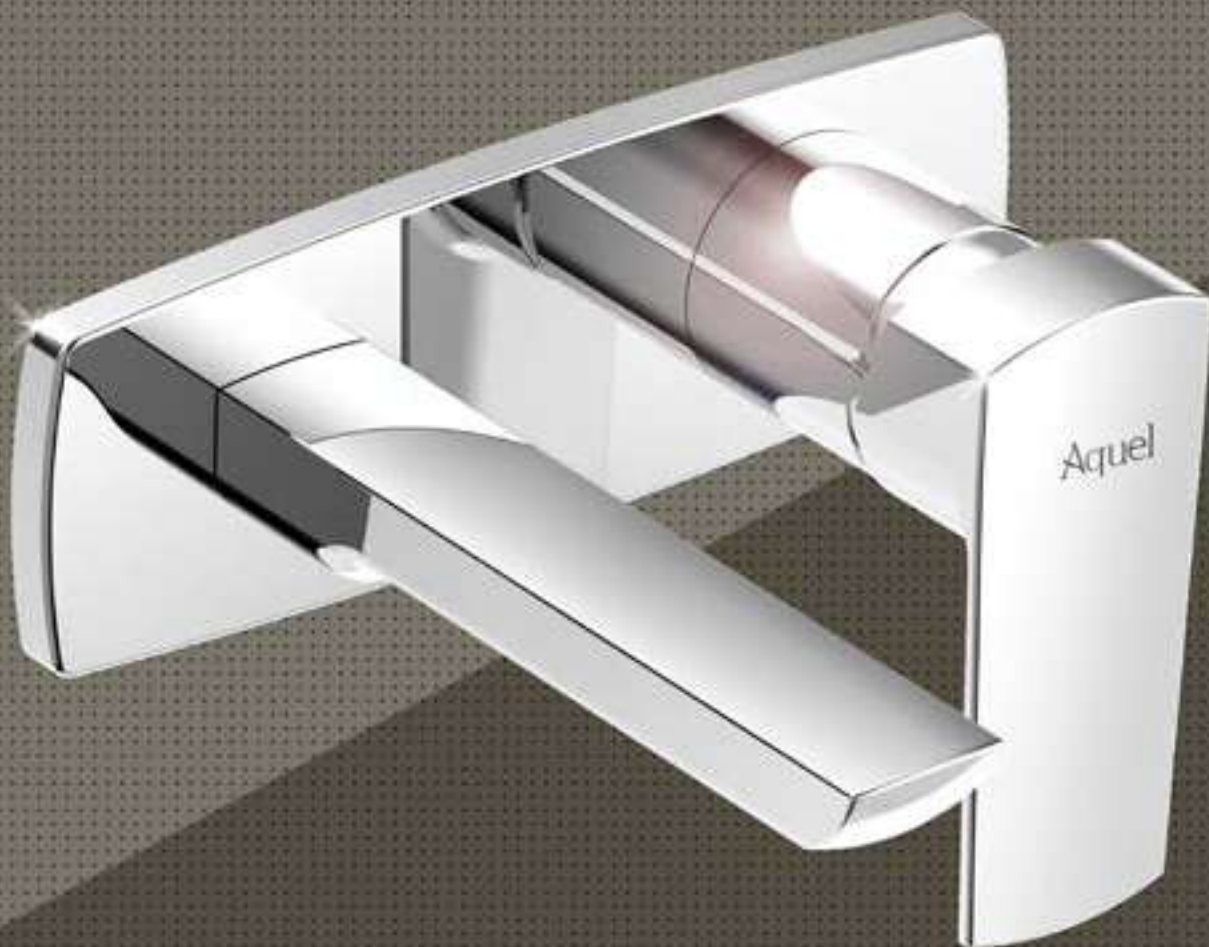

FAUCETS

ARGENTO

Spark your imagination with a touch of silver. Shiny surfaces add a sophisticated feel to the environment, while the superior workmanship makes every touch delightful. Add sparkle to every moment with Argento.