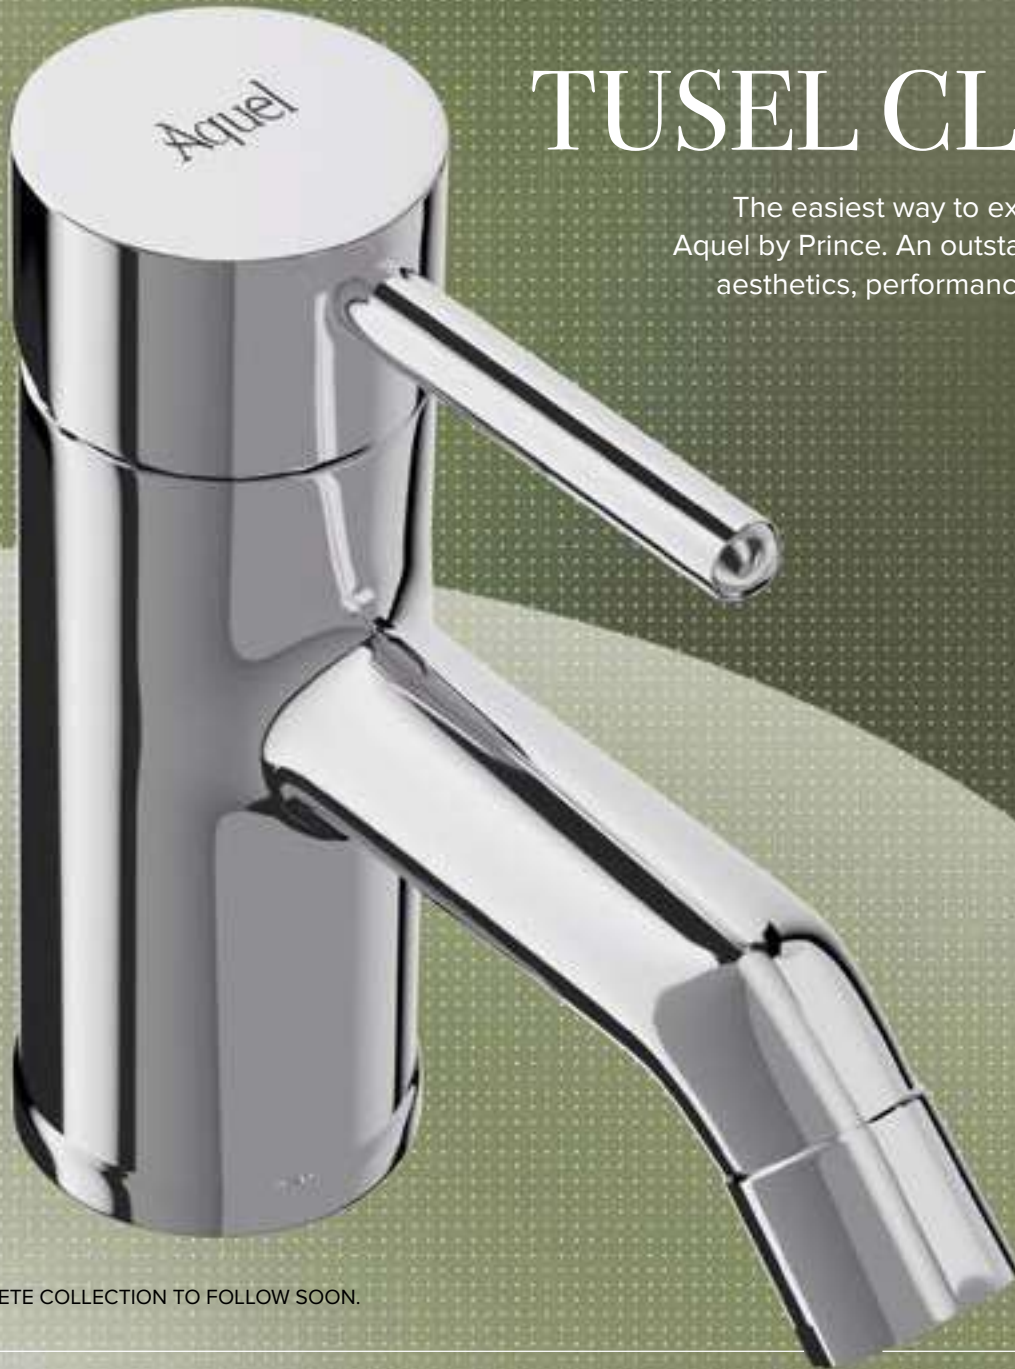

FAUCETS

TUSEL CLASSIC

The easiest way to experience the world of Aquel by Prince. An outstanding combination of aesthetics, performance, and superior value.

THE COMPLETE COLLECTION TO FOLLOW SOON.