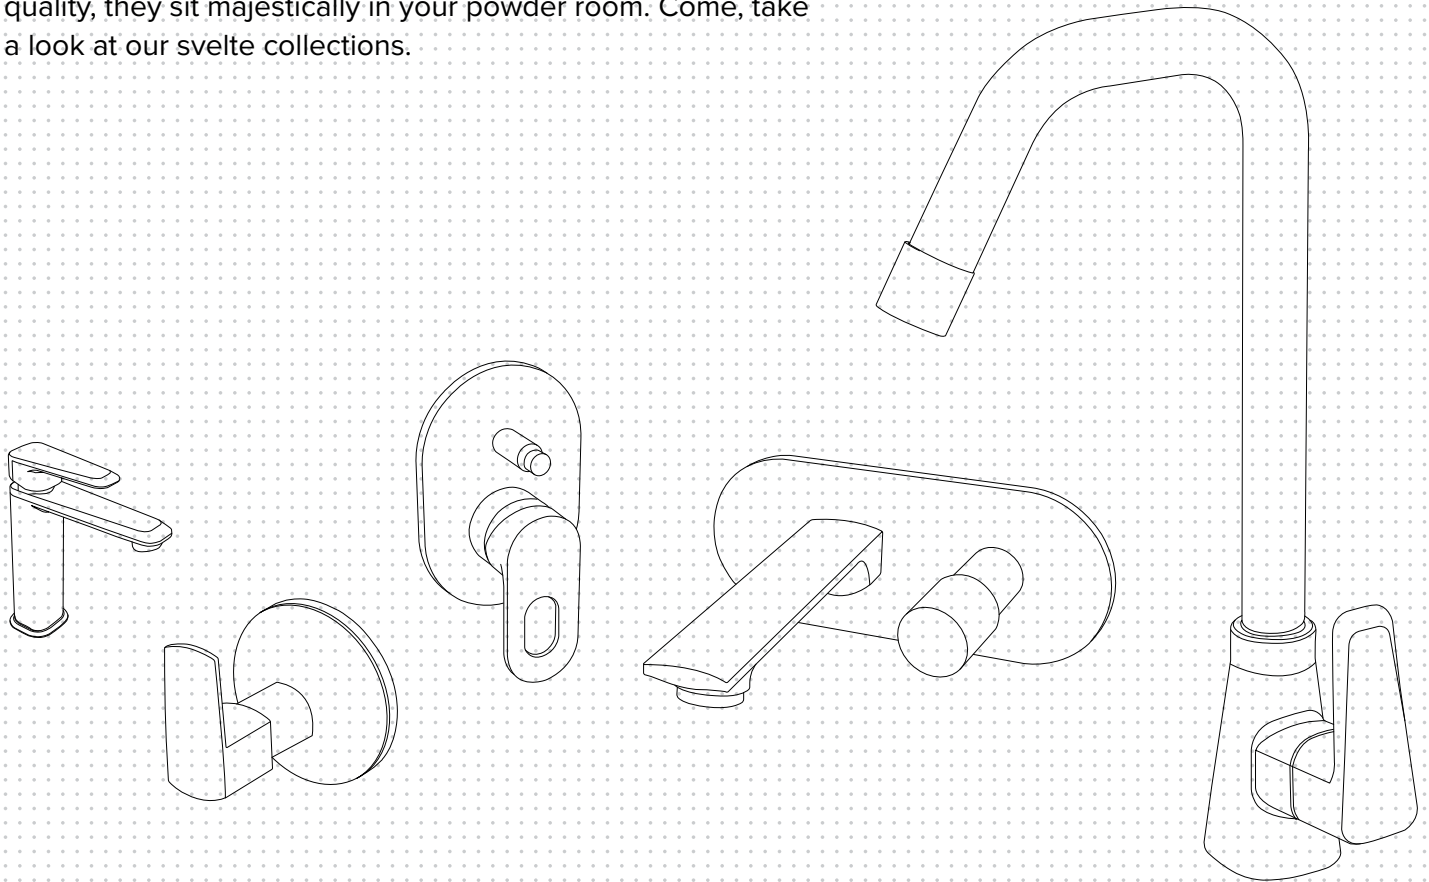

FAUCETS

The Aquel faucet range takes the lead when it comes to sheer elegance & beauty. The suite unfolds a mesmerising series of shapes & finishes. On par with world standards for design & quality, they sit majestically in your powder room. Come, take a look at our svelte collections.